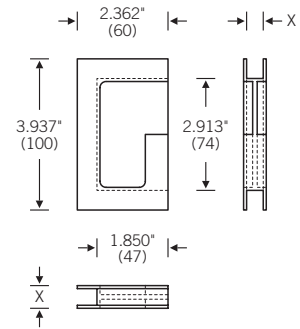

Edge/Flush Pulls for Glass Doors

42 4299 ■

42 4299 00020
½" (12 mm) Door Thickness

42 4299 00012
⅜" (10 mm) Door Thickness

42 4299 00019
⅝" (8 mm) Door Thickness

42 4299 ■

42 4299 00027
½" (12 mm) Door Thickness

42 4299 00026
⅜" (10 mm) Door Thickness

42 4299 00021
⅝" (8 mm) Door Thickness

All details subject to modification