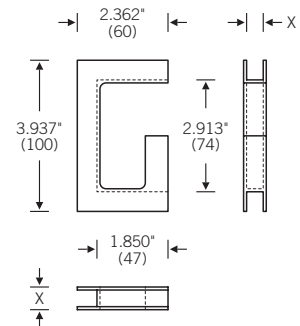

Edge/Flush Pulls for Glass Doors

42 4299 ■

42 4299 00020
½" (12 mm) Door Thickness

42 4299 00012
⅜" (10 mm) Door Thickness

42 4299 00019
⅝" (8 mm) Door Thickness

42 4299 ■

42 4299 00027
½" (12 mm) Door Thickness

42 4299 00026
⅜" (10 mm) Door Thickness

42 4299 00021
⅝" (8 mm) Door Thickness

All details subject to modification